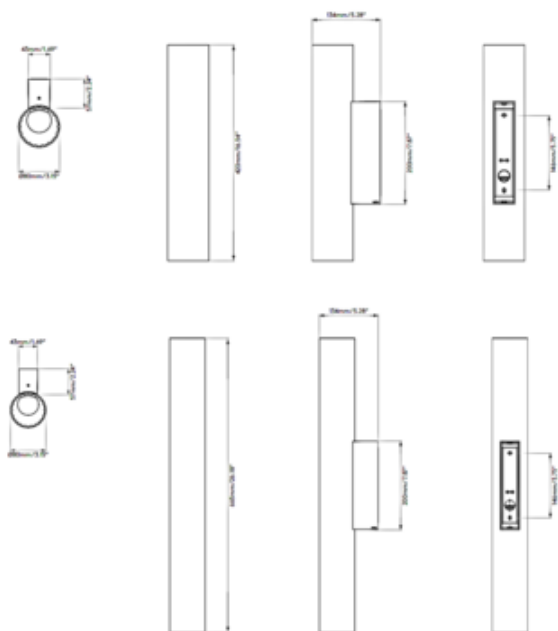

BRAND

Astro Lighting

DESCRIPTION

Inspired by the fluted columns of Ancient Greek architecture, the io Bathroom Vanity Light is a multifaceted glass cylinder finished with an understated bracket in a variety of finishes. Note: 1/2 Inch stub mount with junction box included - does not mount to standard US junction box. Dimming: 16.54 inch option Phase dimming (leading and trailing edge) 26.18 inch option Phase and 0-10V dimming

Shown in: Matte Black / Clear / White

SHADE COLOR	Clear / White
BODY FINISH	Matte Black
WATTAGE	6.4W
DIMMER	Standard 120V
DIMENSIONS	3.15"W x 26.18"H x 5.28"D
INTEGRATED LED MODULE	
LAMP	2 x LED/3.2W/120V LED

Technical Information

LUMINOUS FLUX	605 lumens
LUMENS/WATT	189.06
LAMP COLOR	2700K
COLOR RENDERING	90 CRI
BEAM ANGLE	162°

SPEC # AST1260735

COMPANY	PROJECT	FIXTURE TYPE	APPROVED BY	DATE