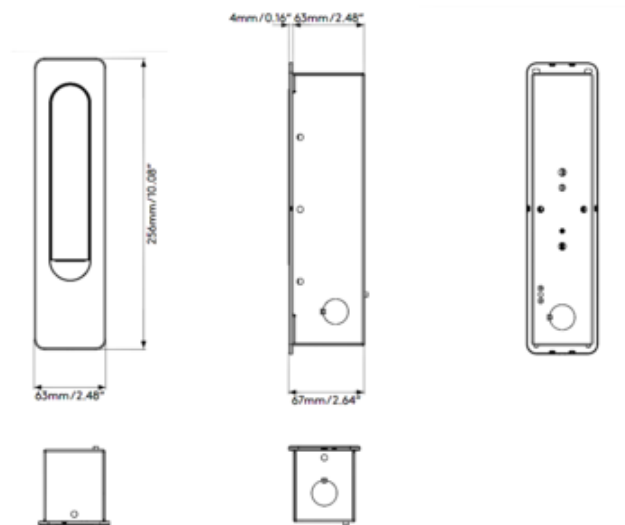

COMPANY

PROJECT

FIXTURE TYPE

APPROVED BY

DATE