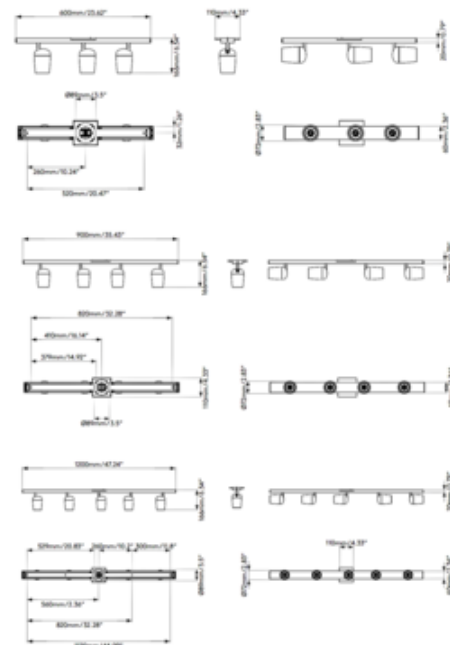

BRAND

Astro Lighting

DESCRIPTION

With curved spotlight heads arranged along a straight bar, Koto is the perfect choice for adding functional, multidirectional spotlighting to any contemporary space. Tilt adjustable angle 90 degrees. Rotation adjustable angle 330 degrees. Koto's spotlights can be adjusted individually to focus the light output as desired.

Shown in: Matte Black

SHADE COLOR	N/A
BODY FINISH	Matte Black
WATTAGE	18W
DIMMER	Standard 120V
DIMENSIONS	23.62"W x 6.54"H x 4.33"D
BULB NOT INCLUDED	
LAMP	3 x MR16/GU10/6W/120V LED

SPEC # AST1260750

COMPANY	PROJECT	FIXTURE TYPE	APPROVED BY	DATE