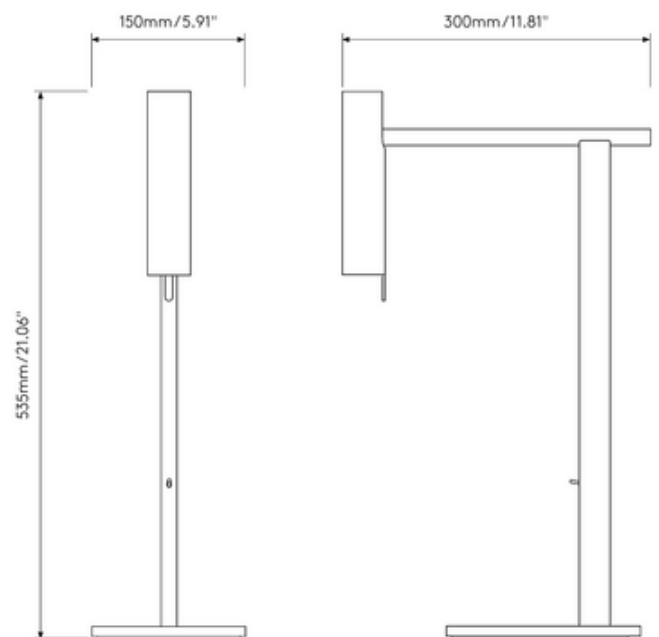

BRAND

Astro Lighting

DESCRIPTION

With its minimalist design, Leda is the ideal desk light choice for adding warm, functional task lighting in hospitality, office and residential settings. Tilt adjustable angle 60 degrees. Rotation adjustable angle 330 degrees. Designed with accessibility and comfort in mind, Leda is ADA-compliant for use in hospitality guest rooms and features an easily accessible on/off switch on the front of the lamp stem.

Shown in: Matte Black

SHADE COLOR	N/A
BODY FINISH	Matte Black
WATTAGE	4W
DIMMER	N/A
DIMENSIONS	5.91"W x 21.06"H x 11.81"D
BULB NOT INCLUDED	
LAMP	1 x MR11/GU10/4W/120V LED

SPEC #

AST1260753

COMPANY

PROJECT

FIXTURE TYPE

APPROVED BY

DATE