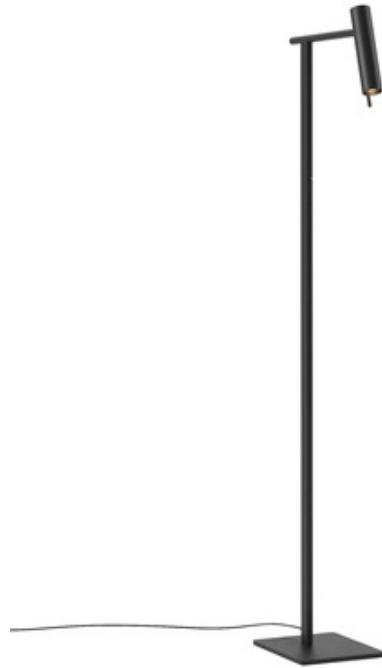

BRAND

Astro Lighting

DESCRIPTION

With its minimalist design, Leda is the ideal floor light choice for adding warm, functional task lighting in hospitality, office and residential settings. Tilt adjustable angle 60 degrees. Rotation adjustable angle 330 degrees. On/off switch on front of the lamp stem.

Shown in: Matte Black

SHADE COLOR	N/A
BODY FINISH	Matte Black
WATTAGE	4W
DIMMER	N/A
DIMENSIONS	7.87"W x 53.39"H x 13.98"D
BULB NOT INCLUDED	
LAMP	1 x MR11/GU10/4W/120V LED

SPEC #

AST1260754

COMPANY

PROJECT