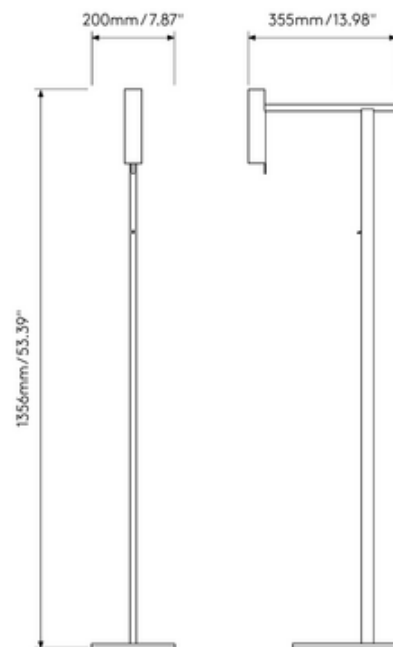

BRAND

Astro Lighting

DESCRIPTION

With its minimalist design, Leda is the ideal floor light choice for adding warm, functional task lighting in hospitality, office and residential settings. Tilt adjustable angle 60 degrees. Rotation adjustable angle 330 degrees. On/off switch on front of the lamp stem.

Shown in: Matte Black

SHADE COLOR	N/A
BODY FINISH	Matte Black
WATTAGE	4W
DIMMER	N/A
DIMENSIONS	7.87"W x 53.39"H x 13.98"D
BULB NOT INCLUDED	
LAMP	1 x MR11/GU10/4W/120V LED

SPEC #

AST1260754

COMPANY

PROJECT

FIXTURE TYPE

APPROVED BY

DATE