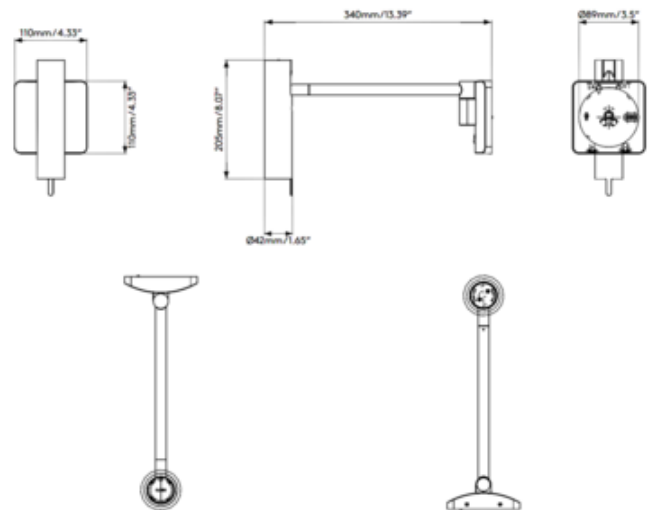

BRAND

Astro Lighting

DESCRIPTION

With its minimalist design and adjustable swing arm, Leda is the ideal wall light choice for adding warm, functional task lighting to bedsides and workspaces. Tilt adjustable angle 60 degrees. Rotation adjustable angle 330 degrees. On/off switch on front of canopy.

Shown in: Matte Black

SHADE COLOR	N/A
BODY FINISH	Matte Black
WATTAGE	4W
DIMMER	N/A
DIMENSIONS	4.33"W x 8.07"H x 13.39"D
BULB NOT INCLUDED	
LAMP	1 x MR11/GU10/4W/120V LED

SPEC #

AST1260756

COMPANY

PROJECT

FIXTURE TYPE