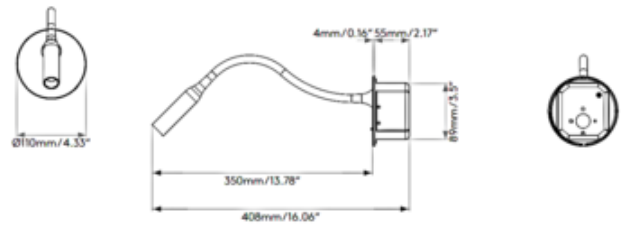

COMPANY	PROJECT	FIXTURE TYPE	APPROVED BY	DATE