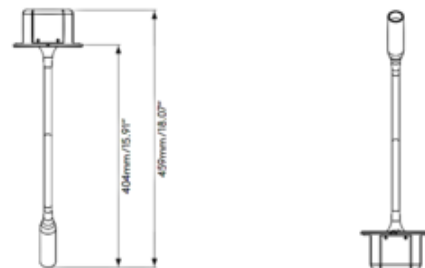

COMPANY	PROJECT	FIXTURE TYPE	APPROVED BY	DATE