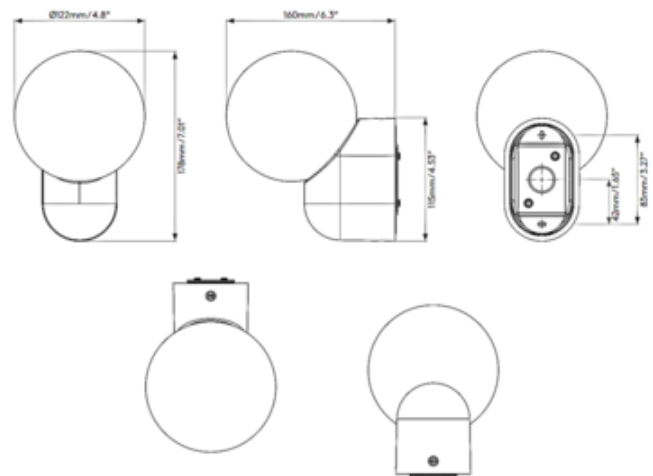

BRAND

Astro Lighting

DESCRIPTION

With its durable ceramic base, Lyra is the perfect solution for adding bright, functional task lighting to any modern bathroom wall. Note: Must be installed using a 3x2 junction box - does not mount to standard US junction box.

Shown in: Gloss White / White

SHADE COLOR	White
BODY FINISH	Gloss White
WATTAGE	6W
DIMMER	Standard 120V
DIMENSIONS	4.8"W x 7.01"H x 6.3"D
BULB NOT INCLUDED	
LAMP	1 x JCD/G9/6W/120V LED

SPEC # AST1260761