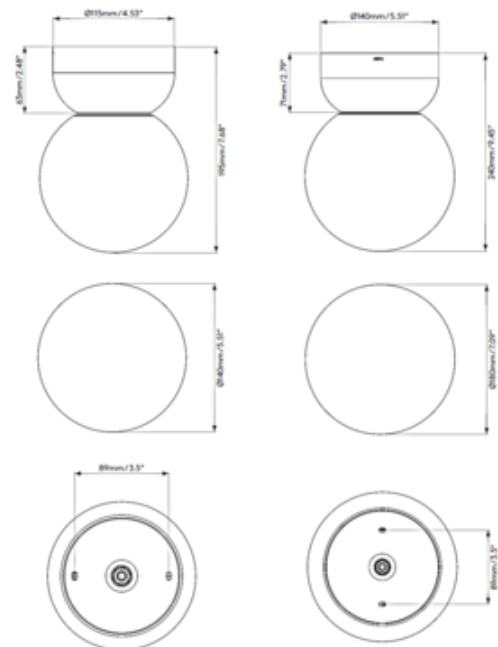

COMPANY

PROJECT

FIXTURE TYPE

APPROVED BY

DATE