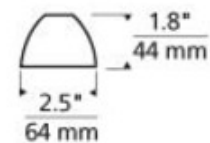

**BRAND** Visual Comfort Modern

**DESCRIPTION**

Tinkerbell accessory is a small metal shade available in Chrome finish. Includes snap louver lens holder. Can hold a single lens or louver, sold separately. 2.5 inch diameter x 1.8 inch height.

<b>SHADE COLOR</b>	N/A
<b>BODY FINISH</b>	Chrome
<b>WATTAGE</b>	N/A
<b>DIMMER</b>	N/A
<b>DIMENSIONS</b>	2.5"W x 1.8"H
<b>LAMP</b>	N/A

**SPEC #** TLG13193

COMPANY	PROJECT	FIXTURE TYPE	APPROVED BY	DATE