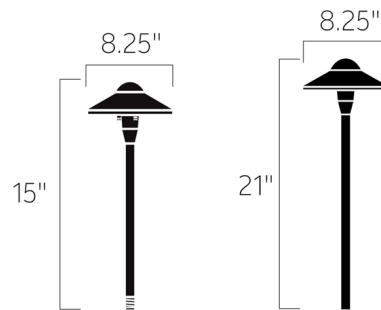

CLICK TO VIEW PRODUCT

Notes: