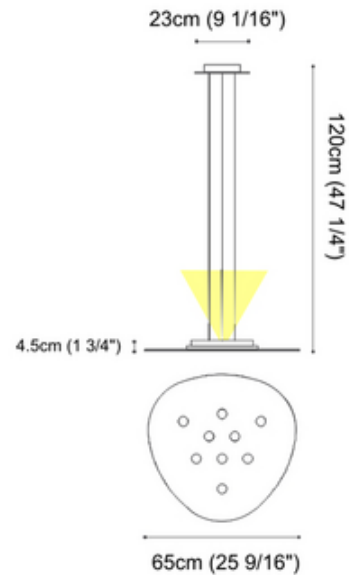

DESIGNER Marco Pagnocelli/Icone Lighting
BRAND ZANEEN design

DESCRIPTION

Scudo Direct/Indirect Pendant features an aluminum round shape body/diffuser with direct and indirect illumination. Offered in white, grey, gold leaf or silver leaf finish. Includes nine 4.5 watt direct LED modules (3150 lumens) and one 17 watt indirect LED module (1350 lumens). 120V direct wire. Dimmable with a low voltage electronic dimmer, sold separately.

Shown in: White

| | |
|------------------------------|----------------------------|
| SHADE COLOR | N/A |
| BODY FINISH | White |
| WATTAGE | 57W |
| DIMMER | Low Voltage Electronic |
| DIMENSIONS | 47.25"L x 25.55"W x 1.75"H |
| INTEGRATED LED MODULE | |
| LAMP | 1 x LED/57W/120V LED |
| <i>Technical Information</i> | |
| LUMINOUS FLUX | 4500 lumens |
| LUMENS/WATT | 78.95 |
| LAMP COLOR | 3000K |
| SPEC # | ZAN338595 |