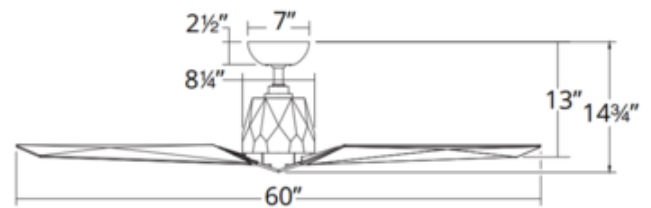

BRAND

Modern Forms

DESCRIPTION

The Vortex Ceiling Fan features a sleek, sculptural design that makes an ultra-luxe modern statement. DC motor with 13 degree pitch and 60 inch sweep. Syncs with Modern Forms app to control fan speed and luminaire. Integrates with smart home devices including Google Assistant, Amazon Echo, Nest & ecobee for voice command and energy savings. Available in Gloss White. Supplied with a 4.5 inch downrod. Includes one Bluetooth F-WCBT-WH wall control. Additional Bluetooth wall controls (F-WCBT) and optional Bluetooth remote control (F-RCBT) sold separately. Slope ceiling adaptable up to 30 degrees. For slopes 31-45 degrees, Slope Ceiling Fan Kit available, not included. ETL listed, wet locations.

SHADE COLOR	N/A
BODY FINISH	Automotive Silver
WATTAGE	N/A
DIMMER	N/A
DIMENSIONS	60"W x 14.75"H
LAMP	N/A

SPEC # MFR617704

COMPANY	PROJECT	FIXTURE TYPE	APPROVED BY	DATE