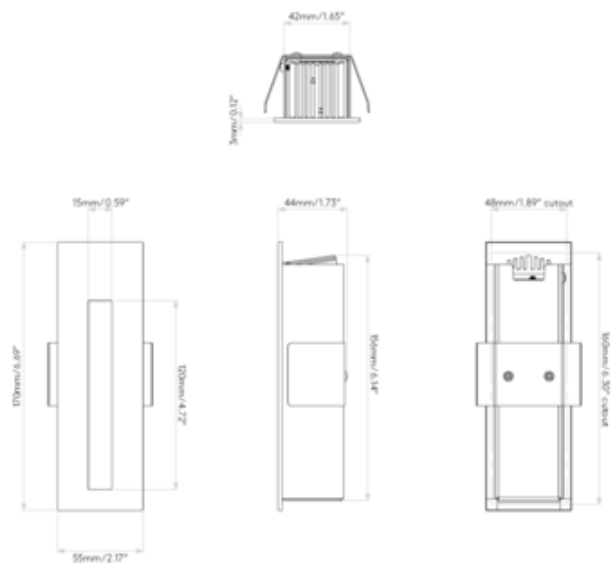

COMPANY	PROJECT	FIXTURE TYPE	APPROVED BY	DATE