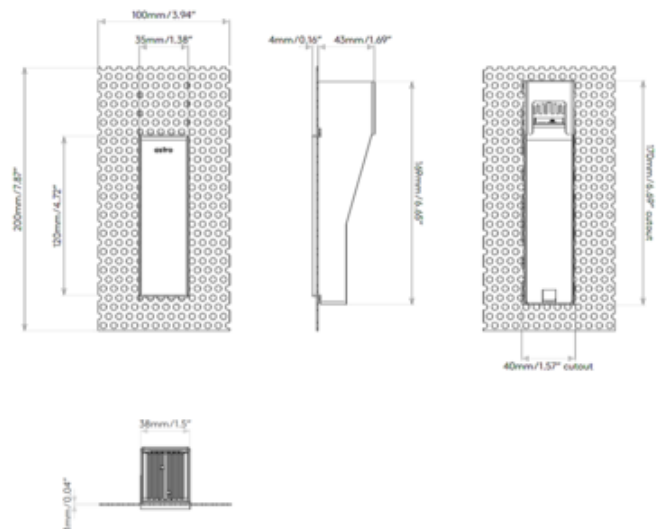

COMPANY	PROJECT	FIXTURE TYPE	APPROVED BY	DATE