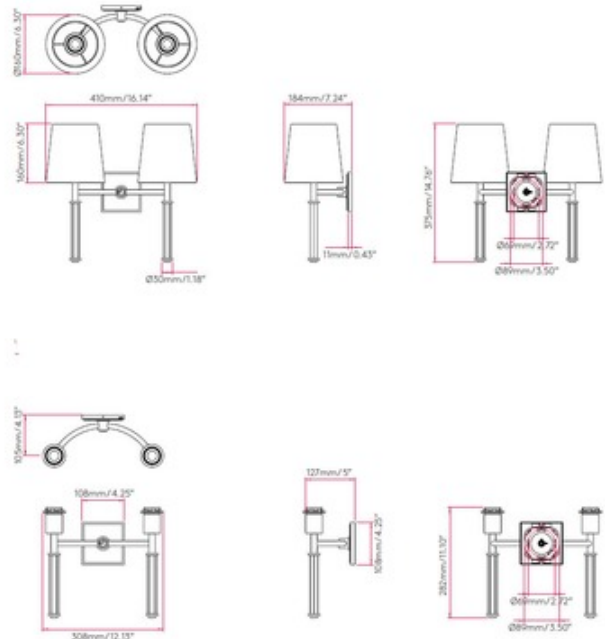

SHADE COLOR

Oyster

BODY FINISH

Polished Chrome

WATTAGE

24W

DIMMER

Standard 120V

DIMENSIONS

12.13"W x 11.1"H x 5"D

BULB NOT INCLUDED

LAMP

2 x A19/Medium (E26)/12W/120V LED

Technical Information

PRODUCT DIMENSIONS

Backplate: 4.25" Sq.

SPEC #

AST880948