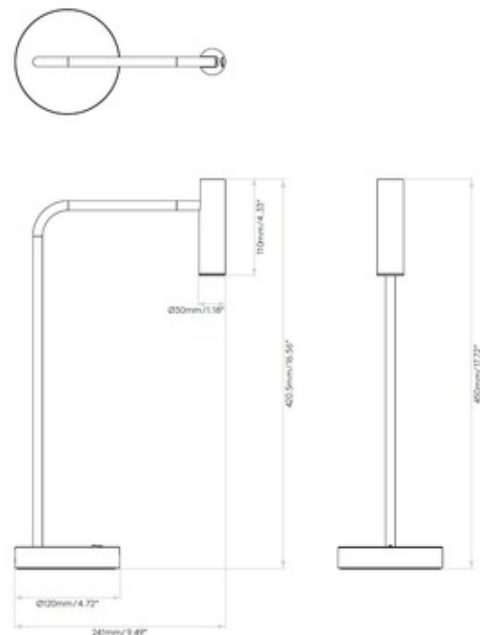

**BRAND**

Astro Lighting

**DESCRIPTION**

The Enna Desk Lamp brings a clean architectural vibe to a variety of spaces in your home. The cylindrical shade is complemented by a smooth stem and base. Head tilts 90 degrees and rotates 330 degrees. On/off switch is located on the base. ETL listed.

Shown in: Matte Gold

<b>SHADE COLOR</b>	N/A
<b>BODY FINISH</b>	Matte Gold
<b>WATTAGE</b>	3.9W
<b>DIMMER</b>	N/A
<b>DIMENSIONS</b>	4.72"W x 17.72"H x 9.49"D
<b>INTEGRATED LED MODULE</b>	
<b>LAMP</b>	1 x LED/3.9W/120V LED

*Technical Information*

<b>LUMINOUS FLUX</b>	144 lumens
<b>LUMENS/WATT</b>	36.92
<b>LAMP COLOR</b>	2700K
<b>COLOR RENDERING</b>	90 CRI
<b>BEAM ANGLE</b>	18°
<b>LAMP LIFE</b>	60000 hours

<b>SPEC #</b>	AST880978
---------------	-----------