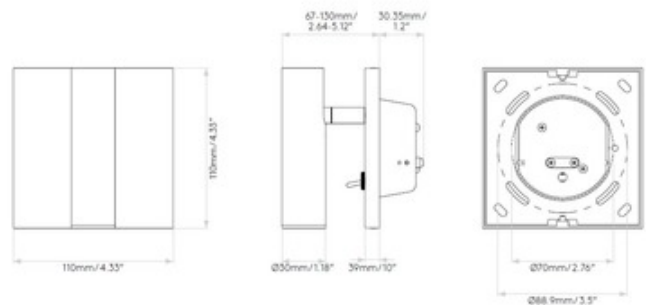

COMPANY	PROJECT	FIXTURE TYPE	APPROVED BY	DATE