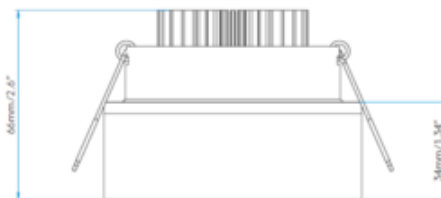

BRAND

Astro Lighting

DESCRIPTION

The Vancouver 3 Inch Round Decorative Downlight Trim and Non-IC Remodel Housing requires a remote power supply and is suitable for remodel applications only. Non-IC designation requires that insulation be kept a minimum of 3 inches away from housing. Includes LED module in 3000K color temperature. 3 inch cutout. Recess depth: 3.39 inch. Constructed of acrylic material in clear finish. NOTE: Required LED driver sold separately. It is recommended using Astro Lighting's US website Driver Calculator Tool for determining recommended driver based on number of fixtures. Dimmer type dependent on driver selected.

Shown in: Clear

TRIM COLOR	Clear
BODY FINISH	N/A
WATTAGE	6W
DIMMER	Dimmable
DIMENSIONS	3.54"W x 2.6"H
INTEGRATED LED MODULE	
LAMP	1 x LED/6W/120V LED

Technical Information

LUMINOUS FLUX	680 lumens
LUMENS/WATT	113.33
LAMP COLOR	3000K
COLOR RENDERING	80 CRI
FUNCTION	Decorative
CEILING TYPE	Drywall with Trim
HOUSING TYPE	Remodel NON IC
HOUSING HEIGHT	3"
APERTURE SHAPE	Round
SPEC #	AST882875