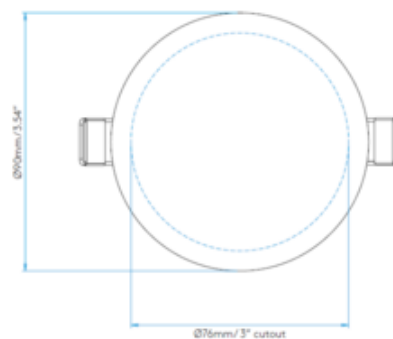

BRAND

Astro Lighting

DESCRIPTION

The Vancouver 3 Inch Round Decorative Downlight Trim and Non-IC Remodel Housing requires a remote power supply and is suitable for remodel applications only. Non-IC designation requires that insulation be kept a minimum of 3 inches away from housing. Includes LED module in 3000K color temperature. 3 inch cutout. Recess depth: 3.39 inch. Constructed of acrylic material in clear finish. NOTE: Required LED driver sold separately. It is recommended using Astro Lighting's US website Driver Calculator Tool for determining recommended driver based on number of fixtures. Dimmer type dependent on driver selected.

Shown in: Clear

TRIM COLOR	Clear
BODY FINISH	N/A
WATTAGE	6W
DIMMER	Dimmable
DIMENSIONS	3.54"W x 2.6"H
INTEGRATED LED MODULE	
LAMP	1 x LED/6W/120V LED

Technical Information

LUMINOUS FLUX	680 lumens
LUMENS/WATT	113.33
LAMP COLOR	3000K
COLOR RENDERING	80 CRI
FUNCTION	Decorative
CEILING TYPE	Drywall with Trim
HOUSING TYPE	Remodel NON IC
HOUSING HEIGHT	3"
APERTURE SHAPE	Round
SPEC #	AST882875