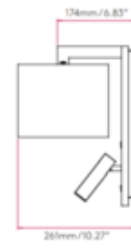

COMPANY	PROJECT	FIXTURE TYPE	APPROVED BY	DATE