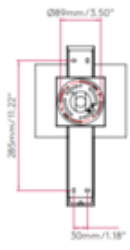

COMPANY	PROJECT	FIXTURE TYPE	APPROVED BY	DATE