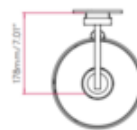

COMPANY	PROJECT	FIXTURE TYPE	APPROVED BY	DATE